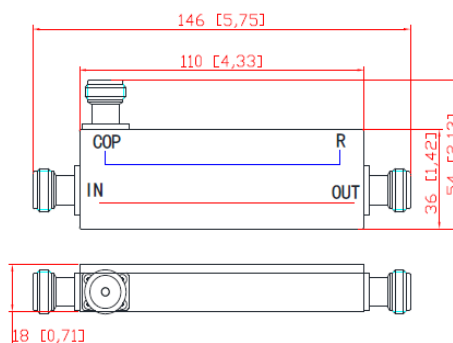

698-4000 MHz N Female 6dB Directional Coupler (Model No. SRFS-DC-06-5G)

Electrical and Mechanical Specifications	
Operating Frequency	698-4000 MHz
Impedance	50 Ohm
VSWR	1.25
Coupling	6 dB
Tolerance	0.9 dB
Insertion Loss	1.40 dB
Isolation	≥ 25 dB
IM3 (dBc @ 2×43 dBm)	-150 dBc
Application	Indoor/Outdoor
Operating Temperature	-40 to 80 °C
Interface	N Female /Din Female /4.3-10 Female
Handling Power	300 W
Peak Power	1200 W
Dimension (mm) (L × W × H, excl connector)	110*36*18 mm
Net Weight	155±20 Gms
ROHS Compliance	Yes