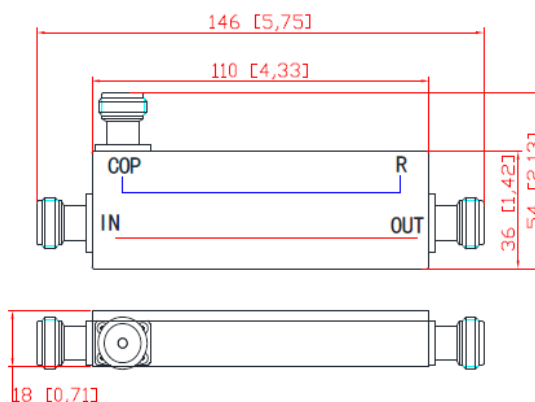

## 698-4000 MHz N Female 5dB Directional Coupler (Model No. SRFS-DC-05-5G)

Electrical and Mechanical Specifications	
Operating Frequency	698-4000 MHz
Impedance	50 Ohm
VSWR	1.25
Coupling	5 dB
Tolerance	0.8 dB
Insertion Loss	2.05 dB
Isolation	≥23 dB
IM3 (dBc @ 2 × 43dBm)	-150 dBc
Application	Indoor/Outdoor
Operating Temperature	-40 to 80 °C
Interface	N Female /Din Female /4.3-10 Female
Handling Power	300 W
Peak Power	1200 W
Dimension (mm) (L × W × H, excl connector)	110*36*18 mm
Net Weight	155±20 Gms
ROHS Compliance	Yes