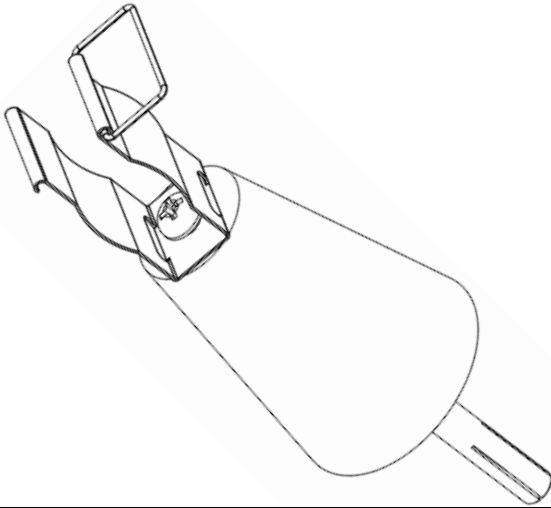

SRFS TELEINFRA

Stainless Steel Clamp for 7/8" Leaky Cable

Description: Stainless Steel Cable Clamps are used to provide Fire Resistant installations of Radiating Cables in mountain area, hill, tunnel, underground railway, underground building with or without spacers. The installation is very simple and quick. To limit the interference that could be caused by Metal Objects on the RF field generated by a Radiating Cable, only every 10th fixing should be metallic.

Features: Cable Clamps for Radiating Cables, SRFS radiating cable clamps offer a wide range of solutions for a fast and secure installation of cables in railway, motorway, and underground tunnels.

CHEMICAL & MECHANICAL SPECIFICATIONS

Product Line	RF Cable Accessories
Model No.	SRFSL-RFCL-SS-22D
Product Type	Installation Hardware
Clamp Type	Stainless steel clamp for Leaky Cable
Cable Size	7/8"
Colour	Silver and Black
Material	SS, PP FRLSZH
Axial Load Capability	8 X 7/8" LCX Cable Weight per mtr
Corrosion Resistance	≥ 500 hours of the salt spray chamber
UV Resistance	≥100 hours of accelerated UV Life Chamber
Operating Temperature	-40 °C to +85°C

MECHANICAL SPECIFICATIONS

Self-Locking Clamp-1 pcs	Stainless Steel SS304 or SS316
Bolt M8 1 pcs	Stainless Steel SS304 or SS316
Flush Anchor 1 pcs	Stainless Steel SS304 or SS316
Round Base - 1 pcs	PP -FRLSZH

Add: plot no 10 shiv vihar a block Najafgarh Sahibi river road Vikasnagar Uttam nagar new delhi-110059

+91-9027232570, +91-8800726650, +91 8076749052 info@srfsteleinfra.in, info@srfsteleinfra.com, srfsteleinfra@gmail.com

www.srfsteleinfra.in, www.srfsteleinfra.com