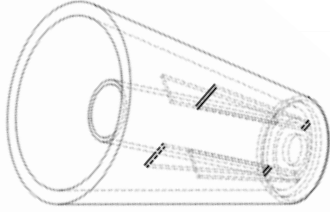

SRFS TELEINFRA

Stainless Steel Clamp for 7/8" Leaky Cable

Round Base