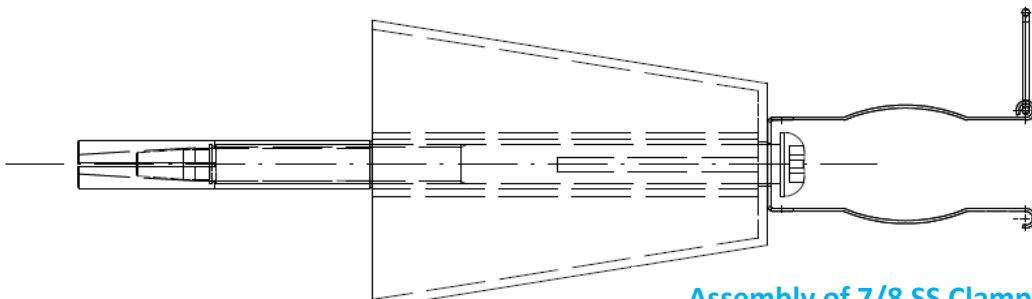

Assembly of 7/8 SS Clamp

Add: plot no 10 shiv vihar a block Najafgarh Sahibi river road Vikasnagar Uttam nagar new delhi-110059
+91-9027232570, +91-8800726650, +91 8076749052 info@srfsteleinfra.in, info@srfsteleinfra.com, srfsteleinfra@gmail.com
www.srfsteleinfra.in, www.srfsteleinfra.com