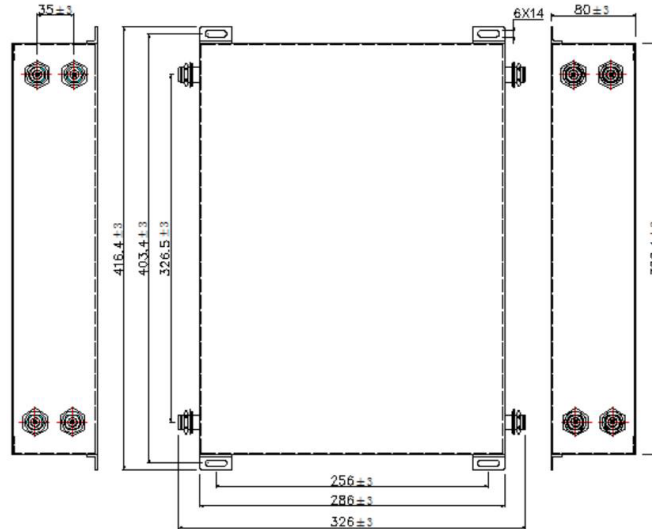

SRFS TELEINFRA

4 IN 4 OUT N- F COMBINER

Electrical & Mechanical Specifications	
Frequency Range	100 -1000MHz
Insertion Loss	≤3.9dB
Isolation	>20dB
VSWR	≤1.3
Power Rating	500 W
Connectors Type	N-Female
Port	4 Inport;4 Output
Size	416*326*83mm
Package	Single box
Weight	4. 5 Kg
Operating Temperature	-20°C to70 °C
Relative Humidity	0 to95 %
Applied Environment	Indoor, Outdoor