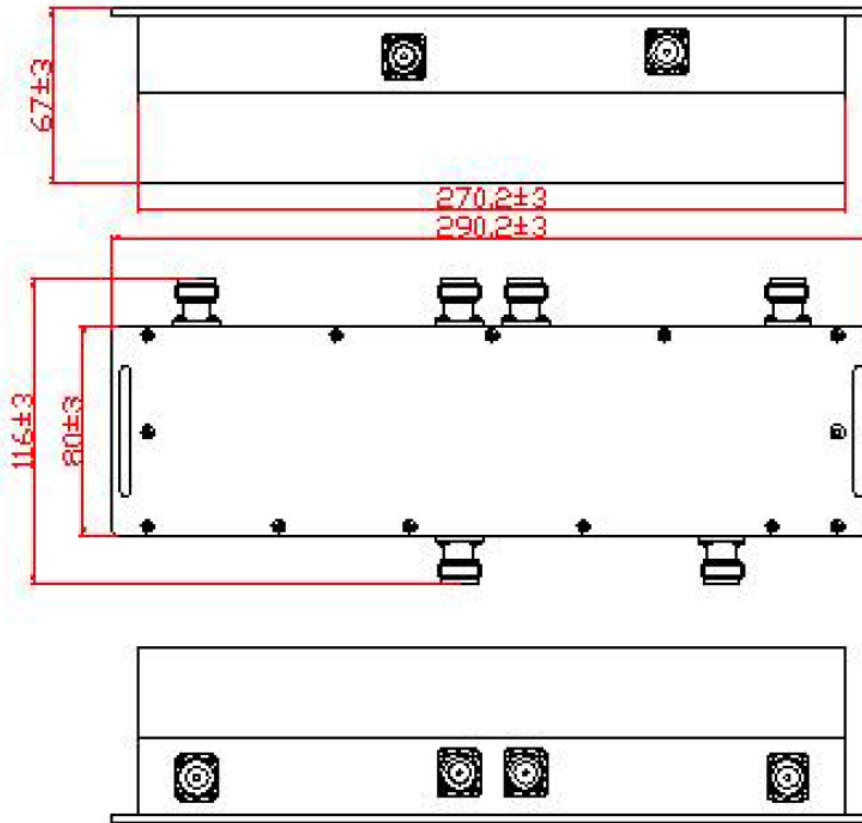

SRFS TELEINFRA

4 IN 2OUT N-F COMBINER(698-4000MHz)

Electrical and Mechanical Specifications	
Frequency Range	698 - 4000MHz
Insertion Loss	≤7.8dB
Isolation	>18dB
PIM (IM3)	<-120dBc @ +43dBm×2
VSWR	≤1.35
Power Rating	400W
Connectors Type	N-Female
Port	4 Input;2 Output
Finish	Black paint
Package	Single box
Weight	3Kg
Operating Temperature	-20°C to 70°C
Relative Humidity	0 to 95%
Applied Environment	IP65, Indoor or Outdoor