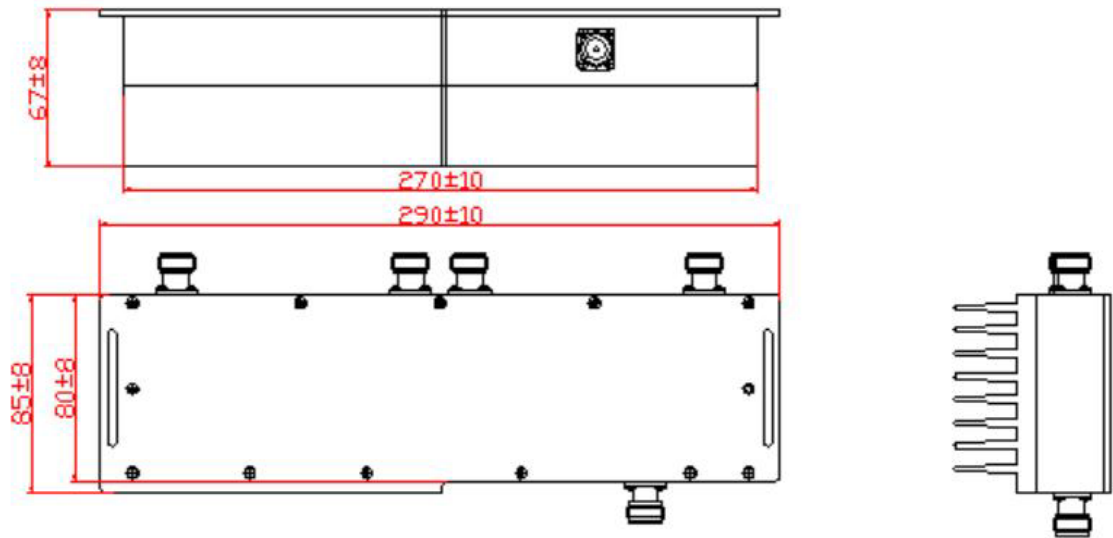

SRFS TELEINFRA

4 IN 1 OUT N-F COMBINER(698-4000MHz)

Electrical and Mechanical Specifications	
Frequency Range	698 - 4000MHz
Insertion Loss	≤7.8dB
Isolation	>18dB
PIM (IM3)	<-120dBc @ +43dBm×2
VSWR	≤1.35
Power Rating	200W
Connectors Type	N-Female
Port	4 Input;1 Output
Finish	Black paint
Package	Single box
Weight	3Kg
Operating Temperature	-20°C to 70°C
Relative Humidity	0 to 95%
Applied Environment	IP65, Indoor or Outdoor