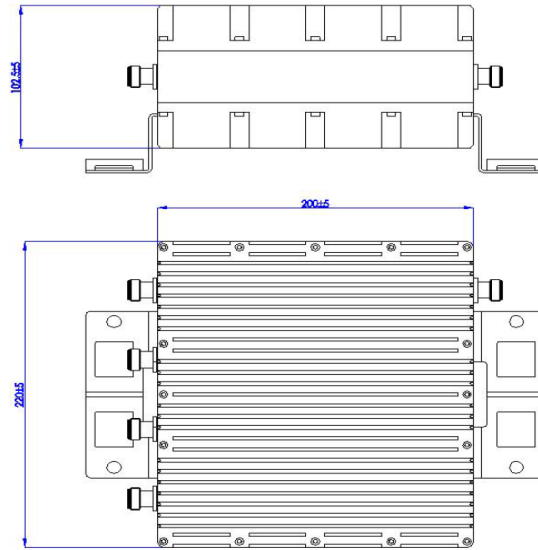

## 4 IN 1 OUT Hybrid Combiner

Electrical Specifications	
Frequency Range	698-4000 MHz
Power handling	500W
Insertion Loss	≤7.5dB
Isolation between Bands	≥ 20 dB
VSWR	≤1.3
PIM3	≤ -150dBc @2x43dBm
Impedance	50Ω
Mechanical Specifications	
Interface	N female
Weight (Expected)	5~6kg
Material	Aluminum
IN Port	4 Nos.
OUT Port	1 Nos.
Color	Black
Environmental Specifications	
Operational Temperature	-25°C to +65°C
Relative Humidity	≤ 95%
Applications	Indoor
Waterproof Grade	IP55