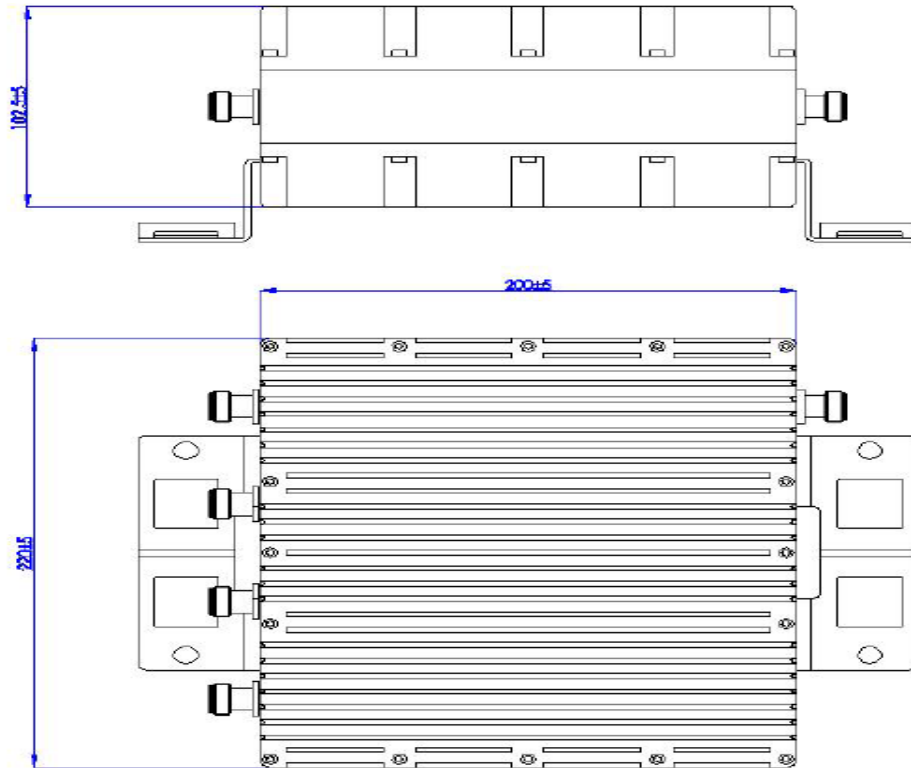

## 4 IN 1 OUT N-F COMBINER

Electrical and Mechanical Specifications	
Frequency range	698 - 4000MHz
Insert loss	≤7.5dB
Isolation	>20dB
PIM (IM3)	<-150dBc @ +43dBm×2
VSWR	≤1.25
Power Rating	300W
Operating Temperature	-20°C to 70°C
Relative Humidity	0 to 95%
Applied Environment	IP65, Indoor or Outdoor
Connectors Type	N-Female
Port	4 Inport;1 Output
Finish	Black paint
Package	Single box