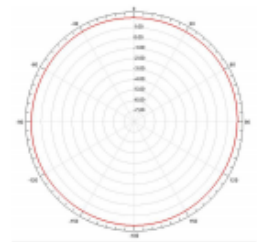

SRFS TELEINFRA

SISO OMNI CEILING ANTENNA Model No.- SRFS-SO-0738-XD

ELECTRICAL SPECIFICATIONS				
Frequency Range(MHz)	698-960	1710-2170	2170-2700	3300-4000
Polarization	V			
Gain(dBi)	2	3	4	5
Horizontal Beam width(°)	360	360	360	360
Vertical Beam width(°)	80	70	60	50
Roundness (dB)	±4			
Impedance(Ω)	50			
VSWR	≤1.8	≤1.5	≤1.5	≤1.8
Maximum input power(W)	50			
Lightning protection	DC Ground			
MECHANICAL SPECIFICATIONS				
Connector	N-Female			
Connector Position	With cable			
Antenna Size(mm)	φ172×90			
Packing size(mm)	160×135×160			
Net Weight(kg)	0.3			
Weight(kg)	0.5			
Wind Loading Area(m ²)	≤0.2			
Rated Wind Velocity(m/s)	60			
Reflector Material	Copper			
Radome Material	ASA			
Radome Color	White			
IP Grade	IP65			
Operating Temperature(°C)	-40~70			

SRFS TELEINFRA

SISO PANEL ANTENNA Model No.- SRFS-SO-0738-BG

ELECTRICAL SPECIFICATIONS			
Frequency Range(MHz)	698-960	1710-2170	3300-4000
Polarization	V		
Gain(dBi)	5±1	6±1	7±1
Horizontal Beam width(°)	90±20°	80±10°	70±10°
Vertical Beam width(°)	60±10°	55±8°	55±5°
Front to back Ratio(dB)	≥15		
Impedance(Ω)	50		
VSWR	≤1.8	≤1.5	≤1.8
Maximum input power(W)	50		
Lightning protection	DC Ground		
MECHANICAL SPECIFICATIONS			
Connector	N-female		
Connector position	With cable		
Size(mm)	165*155*50mm		
Packing size(mm)	170*160*60mm		
Antenna weight(kg)	0.33		
Wind loading area(m ²)	≤0.2		
Rated wind velocity(m/s)	36.9		
Reflector material	Copper		
Radome material	ASA		
Installation Method	Wall-mounting		
IP Grade	IP65		
Operating temperature(°C)	-40~55		