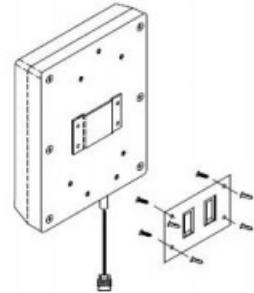

SRFS TELEINFRA

SISO OMNI CEILING ANTENNA Model No.- SRFS-SO-0738-XD

ELECTRICAL SPECIFICATIONS				
Frequency Range(MHz)	698-960	1710-2170	2170-2700	3300-4000
Polarization	V			
Gain(dBi)	2	3	4	5
Horizontal Beam width(°)	360	360	360	360
Vertical Beam width(°)	80	70	60	50
Roundness (dB)	±4			
Impedance(Ω)	50			
VSWR	≤1.8	≤1.5	≤1.5	≤1.8
Maximum input power(W)	50			
Lightning protection	DC Ground			
MECHANICAL SPECIFICATIONS				
Connector	N-Female			
Connector Position	With cable			
Antenna Size(mm)	φ172×90			
Packing size(mm)	160×135×160			
Net Weight(kg)	0.3			
Weight(kg)	0.5			
Wind Loading Area(m ²)	≤0.2			
Rated Wind Velocity(m/s)	60			
Reflector Material	Copper			
Radome Material	ASA			
Radome Color	White			
IP Grade	IP65			
Operating Temperature(°C)	-40~70			

SRFS TELEINFRA

SISO PANEL ANTENNA Model No.- SRFS-SO-0738-BG

ELECTRICAL SPECIFICATIONS			
Frequency Range(MHz)	698-960	1710-2170	3300-4000
Polarization	V		
Gain(dBi)	5±1	6±1	7±1
Horizontal Beam width(°)	90±20°	80±10°	70±10°
Vertical Beam width(°)	60±10°	55±8°	55±5°
Front to back Ratio(dB)	≥15		
Impedance(Ω)	50		
VSWR	≤1.8	≤1.5	≤1.8
Maximum input power(W)	50		
Lightning protection	DC Ground		
MECHANICAL SPECIFICATIONS			
Connector	N-female		
Connector position	With cable		
Size(mm)	165*155*50mm		
Packing size(mm)	170*160*60mm		
Antenna weight(kg)	0.33		
Wind loading area(m ²)	≤0.2		
Rated wind velocity(m/s)	36.9		
Reflector material	Copper		
Radome material	ASA		
Installation Method	Wall-mounting		
IP Grade	IP65		
Operating temperature(°C)	-40~55		