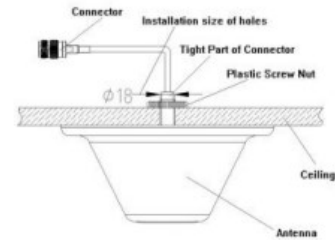

SRFS TELEINFRA

SISO OMNI CEILING ANTENNA Model No.- SRFS-SO-0738-XD

ELECTRICAL SPECIFICATIONS				
Frequency Range(MHz)	698-960	1710-2170	2170-2700	3300-4000
Polarization	V			
Gain(dBi)	2	3	4	5
Horizontal Beam width(°)	360	360	360	360
Vertical Beam width(°)	80	70	60	50
Roundness (dB)	±4			
Impedance(Ω)	50			
VSWR	≤1.8	≤1.5	≤1.5	≤1.8
Maximum input power(W)	50			
Lightning protection	DC Ground			
MECHANICAL SPECIFICATIONS				
Connector	N-Female			
Connector Position	With cable			
Antenna Size(mm)	φ172×90			
Packing size(mm)	160×135×160			
Net Weight(kg)	0.3			
Weight(kg)	0.5			
Wind Loading Area(m ²)	≤0.2			
Rated Wind Velocity(m/s)	60			
Reflector Material	Copper			
Radome Material	ASA			
Radome Color	White			
IP Grade	IP65			
Operating Temperature(°C)	-40~70			

SRFS TELEINFRA

SISO PANEL ANTENNA Model No.- SRFS-SO-0738-BG

ELECTRICAL SPECIFICATIONS			
Frequency Range(MHz)	698-960	1710-2170	3300-4000
Polarization	V		
Gain(dBi)	5±1	6±1	7±1
Horizontal Beam width(°)	90±20°	80±10°	70±10°
Vertical Beam width(°)	60±10°	55±8°	55±5°
Front to back Ratio(dB)	≥15		
Impedance(Ω)	50		
VSWR	≤1.8	≤1.5	≤1.8
Maximum input power(W)	50		
Lightning protection	DC Ground		
MECHANICAL SPECIFICATIONS			
Connector	N-female		
Connector position	With cable		
Size(mm)	165*155*50mm		
Packing size(mm)	170*160*60mm		
Antenna weight(kg)	0.33		
Wind loading area(m ²)	≤0.2		
Rated wind velocity(m/s)	36.9		
Reflector material	Copper		
Radome material	ASA		
Installation Method	Wall-mounting		
IP Grade	IP65		
Operating temperature(°C)	-40~55		