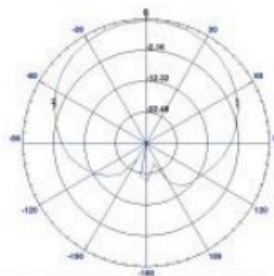

E-Plane

Plot no 10 Shiv Vihar A Block Najafgarh Nala Road Vikasnagar Uttam Nagar New Delhi-110059

+91-9027232570, +91-7838349349 ✉ info@srfsteleinfra.in, info@srfsteleinfra.com

www.srfsteleinfra.in