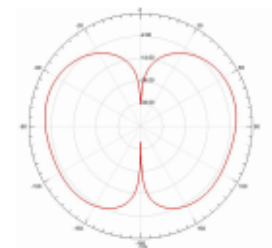

E-Plane

Plot no 10 Shiv Vihar A Block Najafgarh Nala Road Vikasnagar Uttam Nagar New Delhi-110059

+91-9027232570, +91-7838349349 ✉ info@srfsteleinfra.in, info@srfsteleinfra.com

www.srfsteleinfra.in