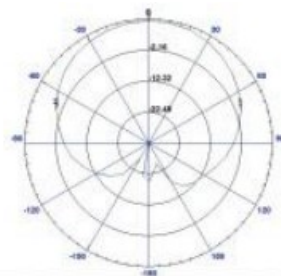

SRFS TELEINFRA

SISO OMNI CEILING ANTENNA Model No.- SRFS-SO-0738-XD

ELECTRICAL SPECIFICATIONS				
Frequency Range(MHz)	698-960	1710-2170	2170-2700	3300-4000
Polarization	V			
Gain(dBi)	2	3	4	5
Horizontal Beam width(°)	360	360	360	360
Vertical Beam width(°)	80	70	60	50
Roundness (dB)	±4			
Impedance(Ω)	50			
VSWR	≤1.8	≤1.5	≤1.5	≤1.8
Maximum input power(W)	50			
Lightning protection	DC Ground			
MECHANICAL SPECIFICATIONS				
Connector	N-Female			
Connector Position	With cable			
Antenna Size(mm)	φ172×90			
Packing size(mm)	160×135×160			
Net Weight(kg)	0.3			
Weight(kg)	0.5			
Wind Loading Area(m ²)	≤0.2			
Rated Wind Velocity(m/s)	60			
Reflector Material	Copper			
Radome Material	ASA			
Radome Color	White			
IP Grade	IP65			
Operating Temperature(°C)	-40~70			

SRFS TELEINFRA

SISO PANEL ANTENNA Model No.- SRFS-SO-0738-BG

ELECTRICAL SPECIFICATIONS			
Frequency Range(MHz)	698-960	1710-2170	3300-4000
Polarization	V		
Gain(dBi)	5±1	6±1	7±1
Horizontal Beam width(°)	90±20°	80±10°	70±10°
Vertical Beam width(°)	60±10°	55±8°	55±5°
Front to back Ratio(dB)	≥15		
Impedance(Ω)	50		
VSWR	≤1.8	≤1.5	≤1.8
Maximum input power(W)	50		
Lightning protection	DC Ground		
MECHANICAL SPECIFICATIONS			
Connector	N-female		
Connector position	With cable		
Size(mm)	165*155*50mm		
Packing size(mm)	170*160*60mm		
Antenna weight(kg)	0.33		
Wind loading area(m ²)	≤0.2		
Rated wind velocity(m/s)	36.9		
Reflector material	Copper		
Radome material	ASA		
Installation Method	Wall-mounting		
IP Grade	IP65		
Operating temperature(°C)	-40~55		