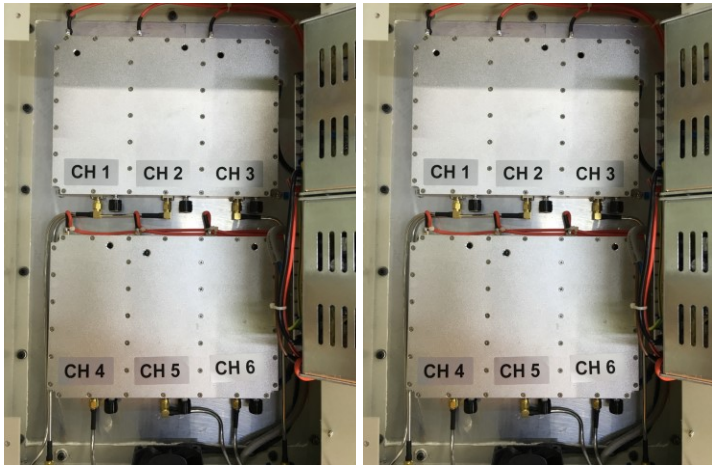

# SRFS TELEINFRA

SRFS-3070-OMN Series 4/ 5/ 6/ 8 Band,

**Step 2: Connect all Antennas: CH1 to Antenna CH1, CH2 to CH2....**

**Step 3: Connect AC Power Cord.. and Switch each band output power to Max...**