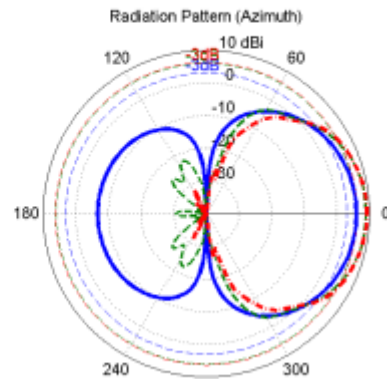

RADIATION PATTERNS:

Plot no 10 Shiv Vihar A Block Najafgarh Nala Road Vikasnagar Uttam Nagar New Delhi-110059

+91-9027232570, +91-8800726650 info@srfsteleinfra.in, info@srfsteleinfra.com

www.srfsteleinfra.in