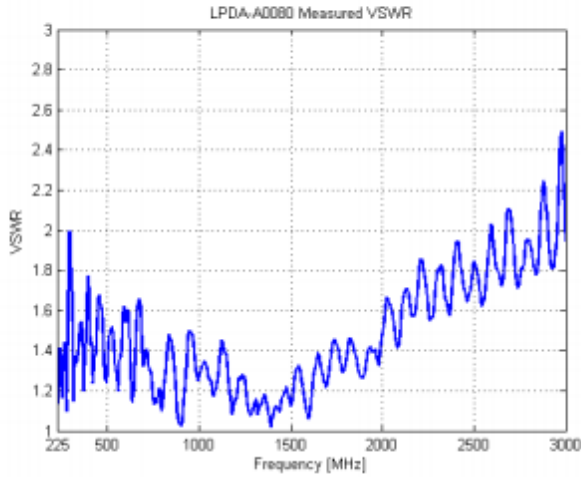

### Product Description

The LPDA-A0080 medium gain wideband directional LPDA antenna covers the frequency band from 225 MHz to 3000 MHz. It is optimized for JTRS wideband networking waveforms used in wide area networks, such as SRW and WNW. This antenna is constructed using a unique wire technology\*. This makes the antenna lightweight and allows for very compact storage, quick, easy deployment and mounting. The flexible nature of this antenna makes it very easy to collapse the antenna and break off any accumulated ice. All antenna elements and other parts are permanently attached to the boom, to prevent any parts from becoming lost in the field.

### Product Feature

- Lightweight
- Fast deployment from folded
- Compact, rugged storage when folded
- Ultra-wideband in a single antenna
- Low and stable VSWR
- Vertical or horizontal polarization

Electrical Specifications	
Frequency range	225 – 3000 MHz
VSWR	< 2.5:1, typical < 2.0:1
Nominal input impedance	50 Ω
Connector	N-type female
Feed power handling	200 W
Gain	6 dBi typical, 10 dBi max
E-plane 3 dB beamwidth	55 – 65°
H-plane 3 dB beamwidth	90 – 110°
Polarization	Linear, vertical or horizontal
Mechanical Specifications	
Dimensions	Length: 1300 mm incl. mounting Height: 800 mm Width: 150 mm
Packed dimensions	Length: 1300 mm Height: 150 mm Width: 150 mm
Mounting method	Bracket for masts 25 mm to 70 mm. Quick removal system
Environmental Specifications	
Wind survival	160 km/h
Effective wind area	0.3 m <sup>2</sup>
Temperature (operational)	-35 °C to 55 °C
Temperature (storage)	-35 °C to 71 °C
Exposed materials	Aluminium, stainless steel and

## VSWR AND GAIN GRAPHS:

### Measured VSWR: