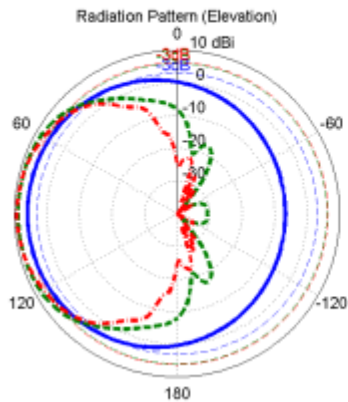

RADIATION PATTERNS:

Plot no 10 Shiv Vihar A Block Najafgarh Nala Road Vikasnagar Uttam Nagar New Delhi-110059

+91-9027232570, +91-8800726650 info@srfsteleinfra.in, info@srfsteleinfra.com

www.srfsteleinfra.in