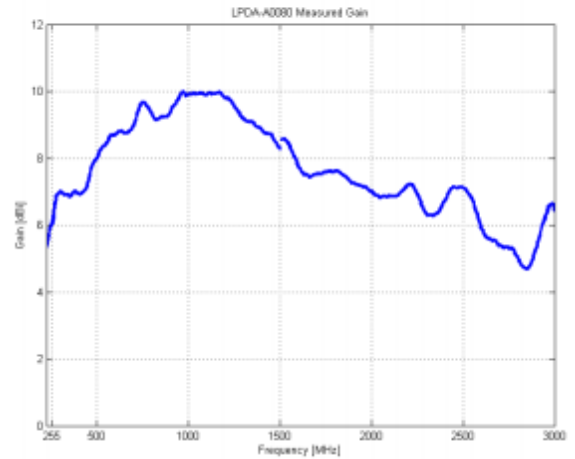

Measured GAIN: