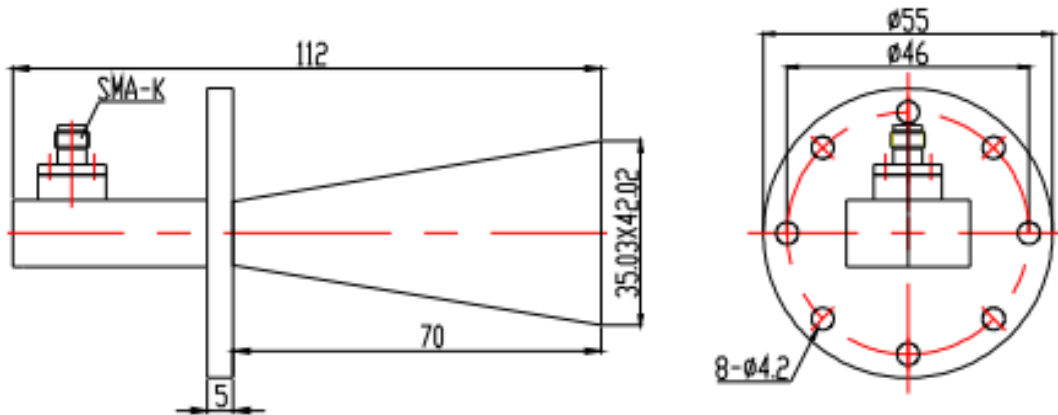

SRFS TELEINFRA

Wideband Dual-ridged Horn Antenna SRFS80180WBHA10SK

Mechanical Specifications	
Connector type	SMA Female
Material	Aluminum
Inside finish	Silver plating
Outside finish	Anticorrosion grey paint
Electrical Specifications	
Frequency Range	8-18 GHz
VSWR (Max)	2.5
Gain(Avg)	10dB