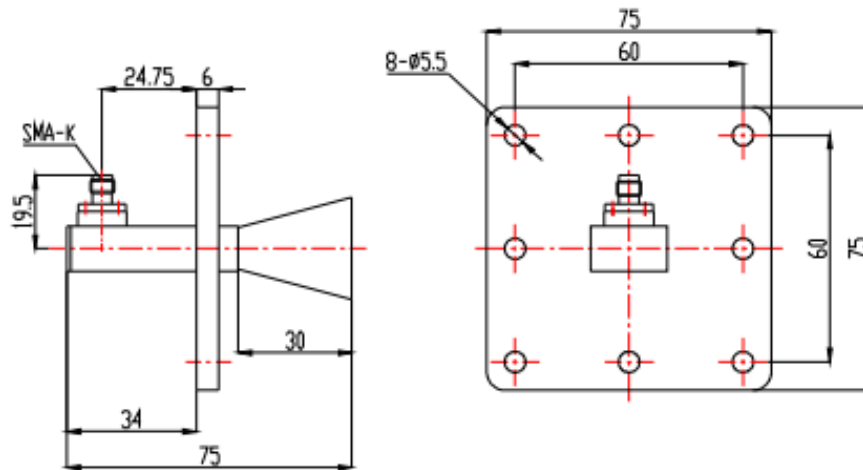

Standard Gain Horn Antenna-11.9-18 GHz, SRFS140SGAH10SK

| Mechanical Specifications | |
|---------------------------|--------------------------|
| Waveguide type | WR62 |
| Material | Aluminum |
| Connector Type | SMA Female |
| Inside finish | Chromate conversion |
| Outside finish | Anticorrosion grey paint |
| Electrical Specifications | |
| Frequency Range | 11.9-18 GHz |
| VSWR (Max) | 1.50 |
| Gain(Avg) | 10dB |