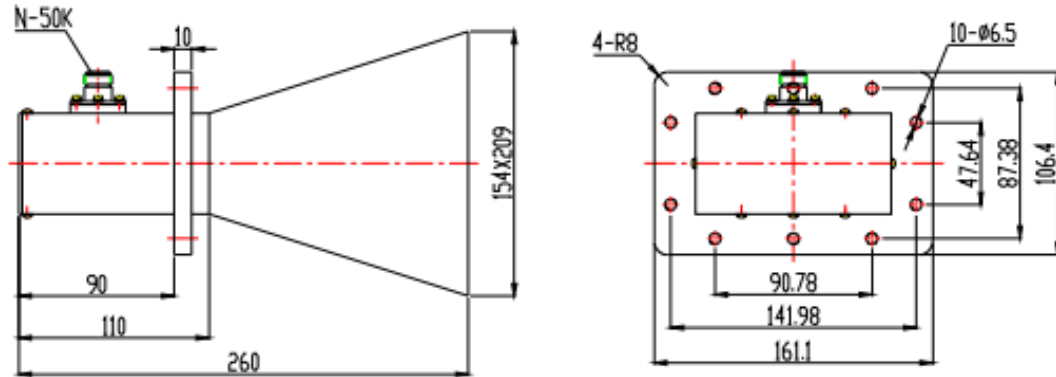

### Mechanical Specifications

Waveguide type	WR430
Material	Aluminum
Connector Type	N Female
Inside finish	Chromate conversion
Outside finish	Anticorrosion grey paint