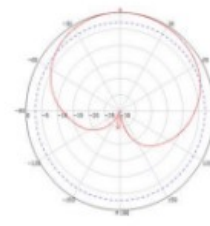

V-Plane

Plot no 10 Shiv Vihar A Block Najafgarh Nala Road Vikasnagar Uttam Nagar New Delhi-110059

+91-9027232570, +91-8800726650 info@srfsteleinfra.in, info@srfsteleinfra.com

www.srfsteleinfra.in