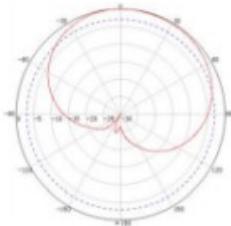

## 698-2700MHz Low PIM Indoor Dome Antenna

Model: SRFS-698/2700-3T-LP

| Electrical Specifications |             |               |
|---------------------------|-------------|---------------|
| Center Frequency          | 698-960 MHz | 1710-2700 MHz |
| Gain dBi                  | 2 dBi       | 5 dBi         |
| VSWR                      | ≤1.8        | 1.5           |
| Polarization              | Vertical    |               |
| PIM, 3rd Order, 2x20W     | ≤-150 dBc   |               |
| Horizontal Beamwidth      | 360°        |               |
| Vertical Beamwidth        | 85°         | 54°           |
| Maximum Input Power       | 50W         |               |
| Input Impedance           | 50 Ω        |               |
| Lightning Protection      | DC Ground   |               |

| Mechanical Specifications  |                     |
|----------------------------|---------------------|
| Connector                  | N-Female            |
| Dimensions                 | Ø186x86 mm          |
| Packing Size               | 170x180x180 mm      |
| Weight                     | 0.25 kg             |
| Reflector Material         | Brass               |
| Radome Material            | ABS (UV Stabilized) |
| Operating Temperature (°C) | -40°C to +65 °C     |