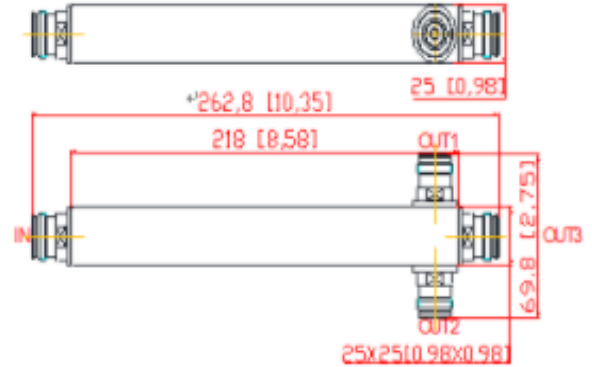

## 550/698-4000MHz 4.3-10 Mini DIN Female Low PIM -165dbc 3 Way Reactive Power Splitter

### Product Description:

550/698-4000MHz 4.3-10 Mini DIN Female Low PIM -165dbc 3 Way Reactive Power Splitter For DAS IBS

550/698-4000MHz 4.3-10 Mini DIN Female Low PIM -165dbc 3 Way Reactive Power Splitter For DAS IBS

**Reactive power splitters** have been used to be signal divider-component for antenna distribution system (DAS) and signal cable systems for in-building /out building signal coverage because of their low loss and rugged nature., reactive splitters are quarter wave length lines matched to split signals evenly to the output paths. This characteristic allows for efficient, high power, broadband operation with minimal solder joints and better 3<sup>rd</sup> PIM

### Mechanical & Electrical Specifications

Part Number	SRFS-PS-0740-OP3
Operating Frequency ( MHz )	700-4000
Impedance ( Ohm )	50
VSWR	≤1.3
Split Loss (dB)	≤5.1
IM3 (dBc @ 2×43dBm)	-155/ -165
Application	Indoor & Outdoor
Degree of Protection	IP65
Operating Temperature ( °C )	-40 ~ + 80
Interface	4.3-10 Female
Handling Power (Watt, max)	500
Peak Power (Watt, max)	1500
Dimension (mm)(L×W×H, excl connector)	218× 25 × 25
Net Weight (g)	440± 20
Packing Dimensions (mm,L×W×H)	280 × 80 × 50
Packing Carton Size (mm,L×W×H)	590 × 430 × 170
ROHS Compliance	Yes
Color	Customized
Connector	4.3-10 Mini DIN Female