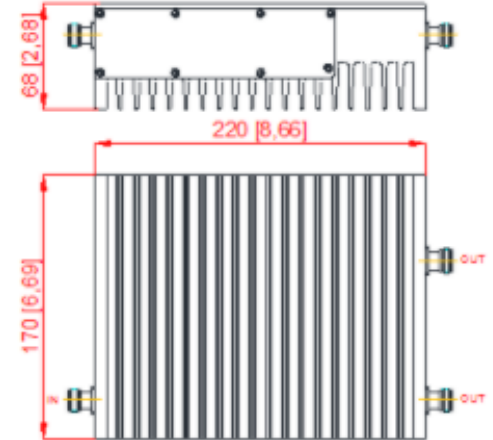

### Product Description:

100watt 3800MHz Broadband Wideband RF 3db Hybrid Coupler

**N Female -153dbc -163dbc 698 To 3800MHz Low PIM 2IN 1OUT Hybrid Combiner**

The hybrid combiner is used to split and combiner RF signals. It is related to the 3 dB hybrid which is based on PCB transmission lines or dielectric 3db hybrid , and is most commonly used as combiner in distributed antenna system(DAS).

### Mechanical & Electrical Specifications

| Mechanical & Electrical Specifications |                                    |
|--|------------------------------------|
| Part Number                            | SRFS-LPHC2x1-0738-ON               |
| Operating Frequency ( MHz )            | 690-3800                           |
| Impedance ( Ohm )                      | 50                                 |
| VSWR                                   | 1.25                               |
| Coupling (dB)                          | 3                                  |
| Insertion Loss (dB)                    | ≤0.8(splitting loss not including) |
| Isolation (dB)                         | 23                                 |
| IM3 (dBc @ 2×43dBm)                    | -160                               |
| Application                            | Indoor & Outdoor                   |
| Degree of Protection                   | IP65                               |
| Operating Temperature ( °C )           | -40 ~ + 80                         |
| Interface                              | N Female                           |
| Handling Power (Watt, max)             | 100                                |
| Peak Power (Watt, max)                 | 1000                               |
| Dimension (mm)(L×W×H, excl connector)  | 220X170X68                         |
| ROHS Compliance                        | Yes                                |